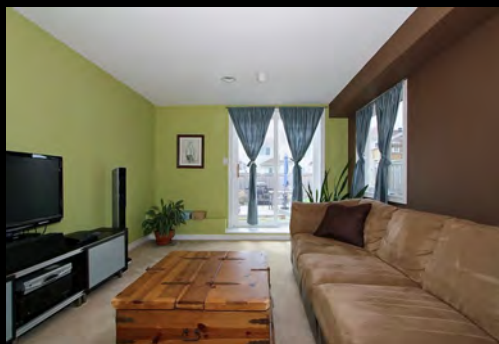

250 Tandalee Crescent - Offered at $315,000
Make your appointment today!

www.BuyandSellOttawaProperties.com